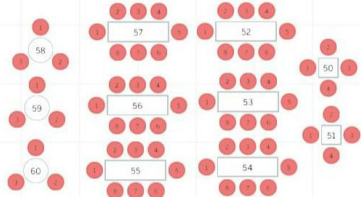

Outdoor Bar

RIVER THAMES

IGLOOS FOR 6

IGLOOS FOR 8

IGLOOS FOR 8

BAVARIAN TENT TABLES

WINTER CABINS FOR 10